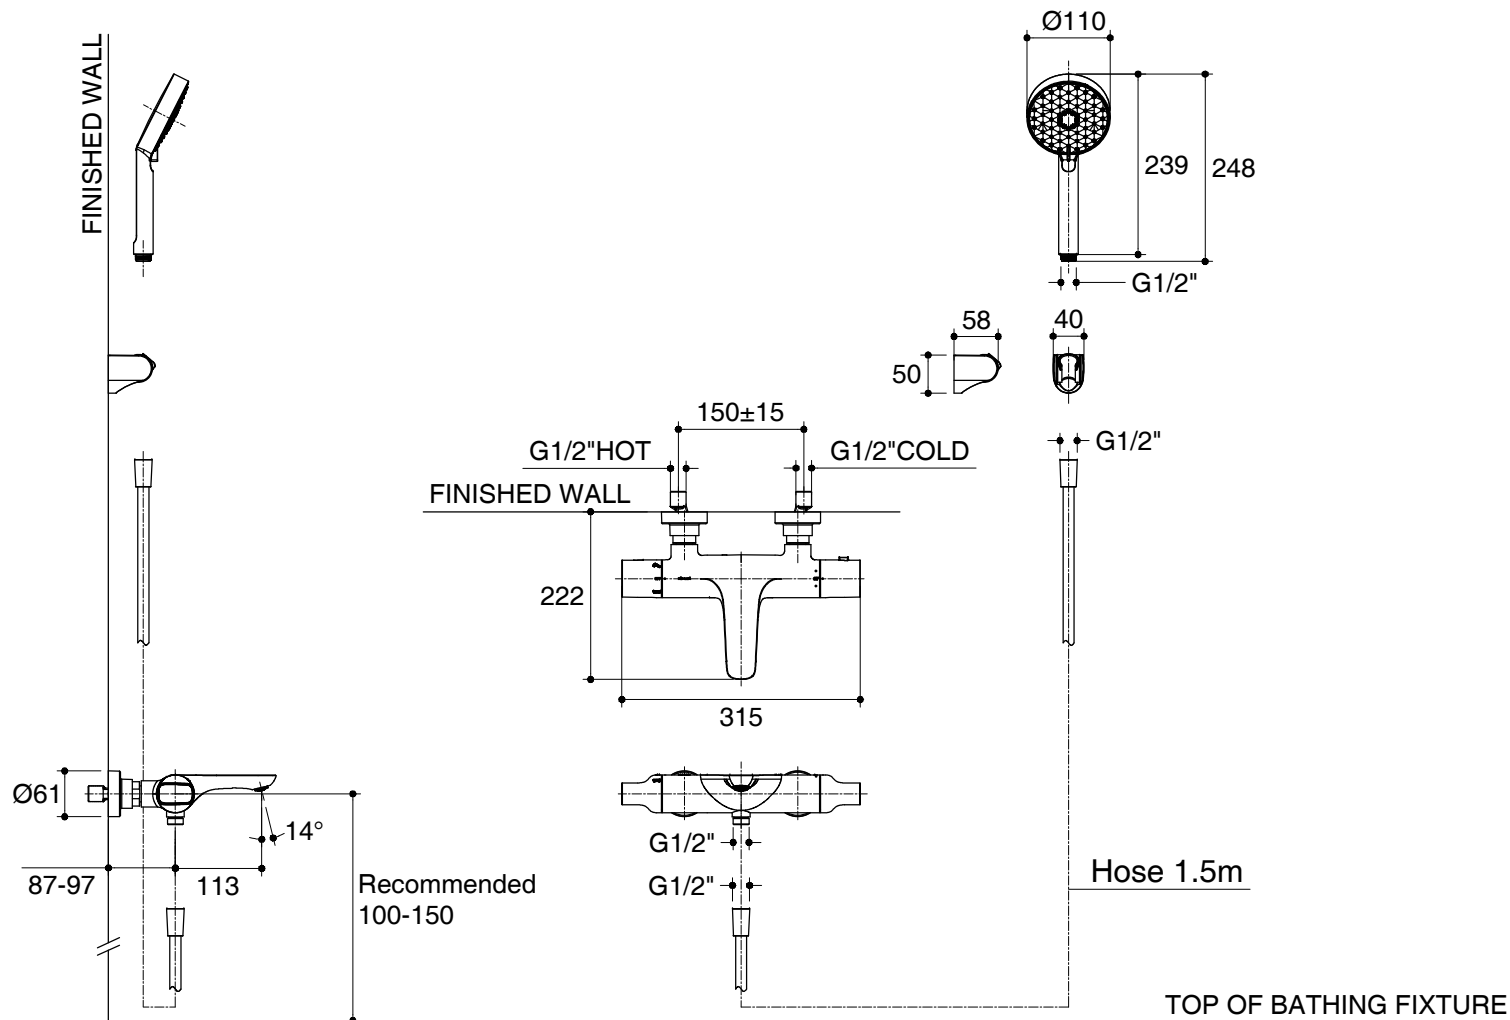

Dimensions are approximate.

Unit: mm

SKU	K-72286T-9
Name	ALEO
Description	THERMOSTATIC WALL-MOUNT BATH SHOWER MIXER

**KOHLER**

\*The recommended dimension for installation can be adjusted according to user preferences and layout.